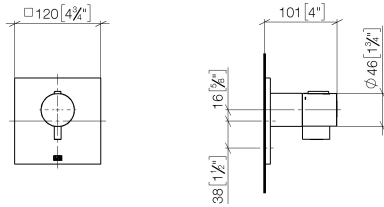

**Required miscellaneous**

**xTOOL Concealed thermostat module without volume control -** 35 503 970 90  
 •min. recess depth 95 mm  
 •max. recess depth 160 mm

**Recommended miscellaneous**

**xGRID Attachment set for integrating in the dry wall construction -** 12 340 970 90

**Required miscellaneous**

**xGRID Installation track 555 mm -** 12 360 970 90

36 501 985  
mm [inches]

Certificates

WRAS\_2011026.

DVGW\_DW-  
6512DN0706.

LGA\_29930.

36 501 985